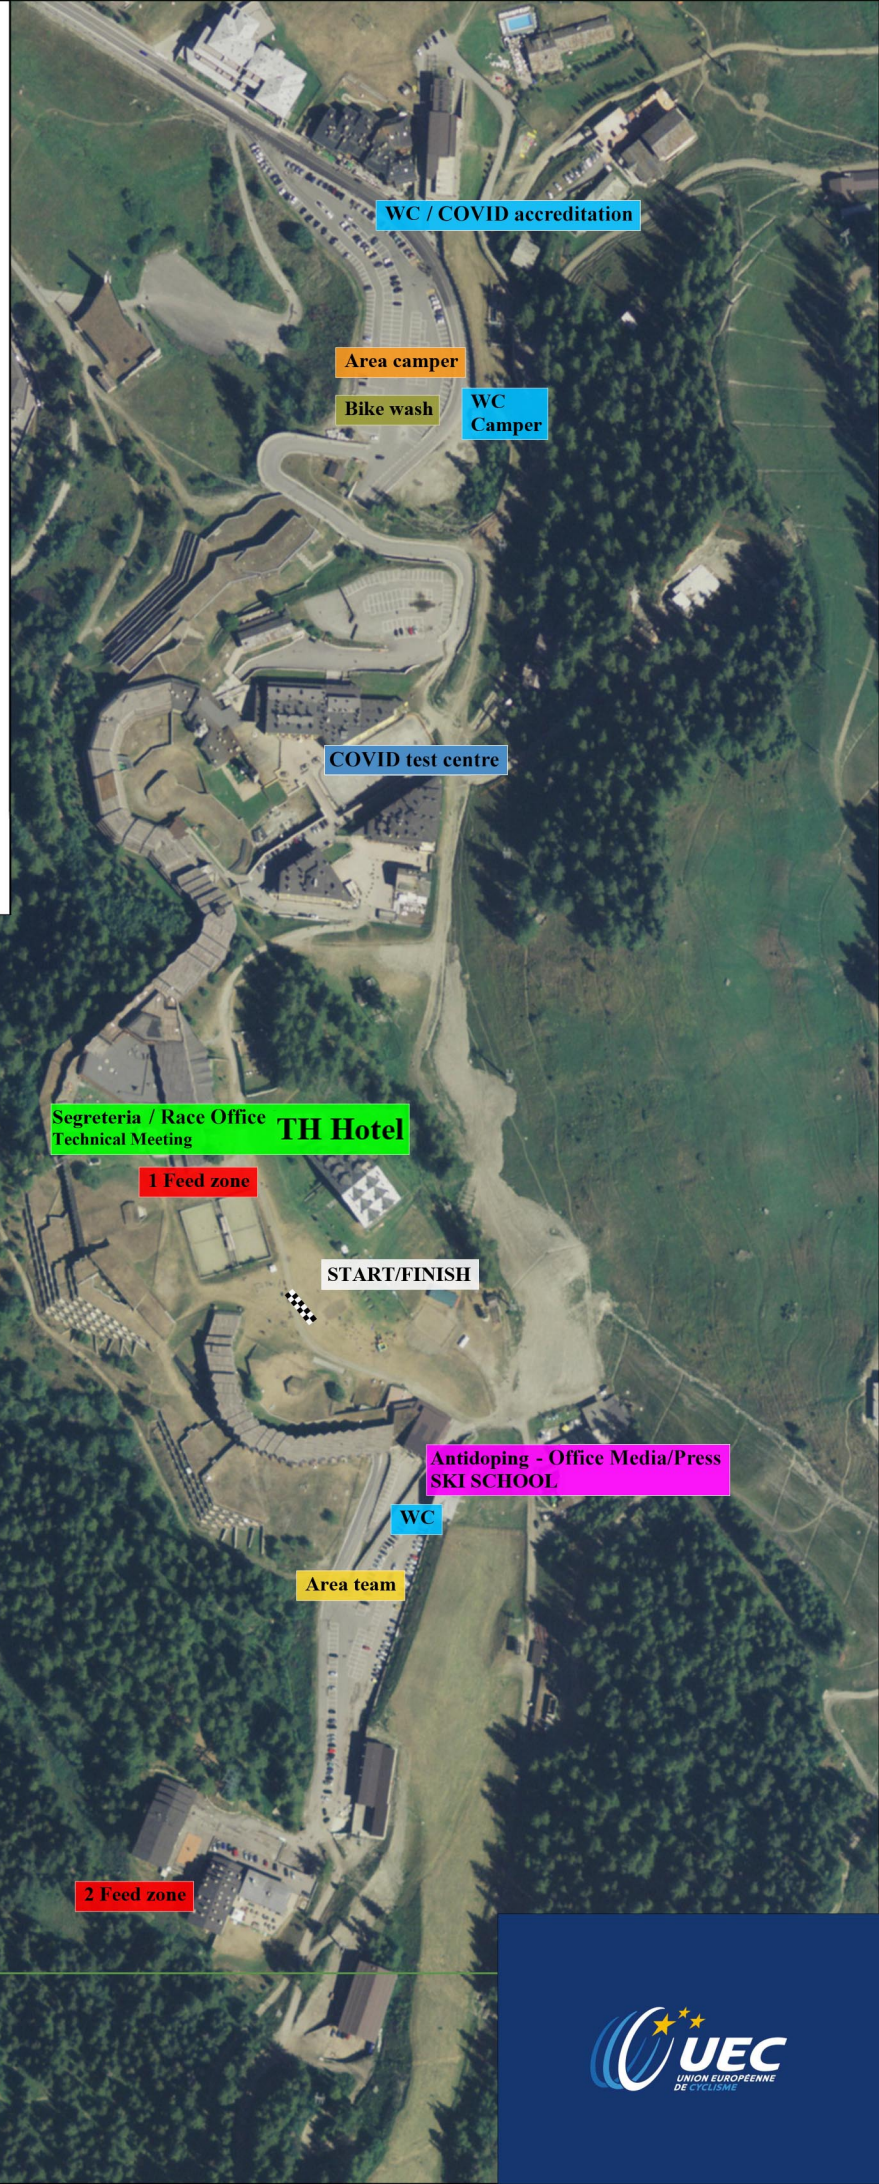

# LOGISTICA

START/FINISH

Seg./Race Office TH Hotel  
Technical Meeting

Area camper

Area team

COVID test centre

Bike wash

Antidoping SKI SCHOOL

Office Media/Press

WC/COVID accreditation

1 Feed zone/2 Feed zone

WC / COVID accreditation

Area camper

Bike wash

WC  
Camper

COVID test centre

Segreteria / Race Office  
Technical Meeting

TH Hotel

1 Feed zone

START/FINISH

Antidoping - Office Media/Press  
SKI SCHOOL

WC

Area team

2 Feed zone